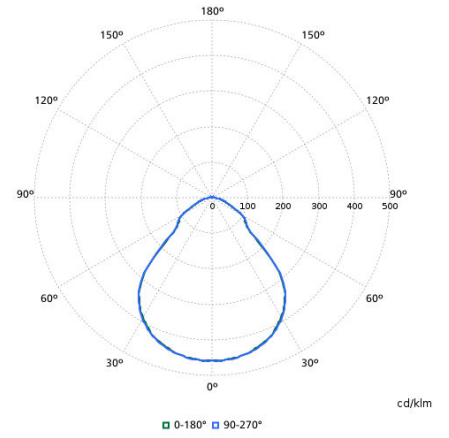

911401891885