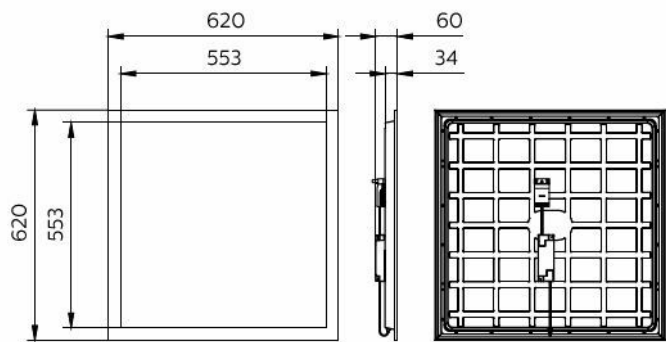

RC132V G6 48S/940 PSD W60L60 OC IP65

RC133V G6 36S/840 PSU W62L62 NOC