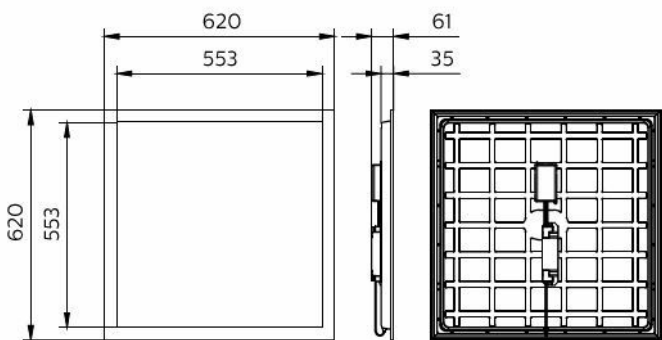

CoreLine panel G6 PSD
W30L120 back side DPP

CoreLine panel G6 side
angle DPP

RC133V G6 36S/840 PSD W62L62 OC