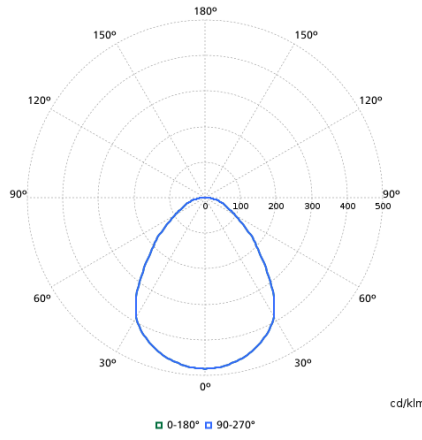

911401802487