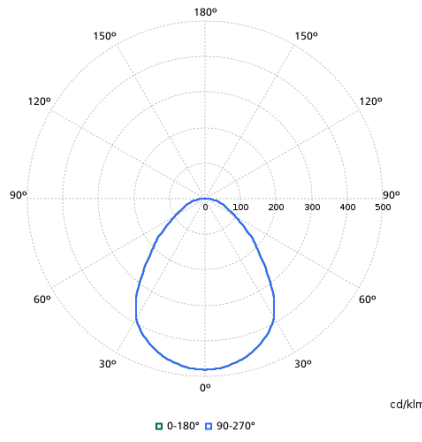

911401800187