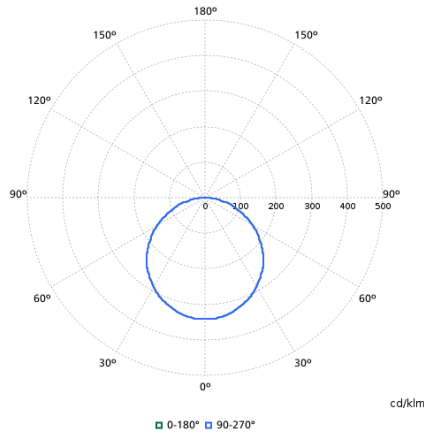

911401801287