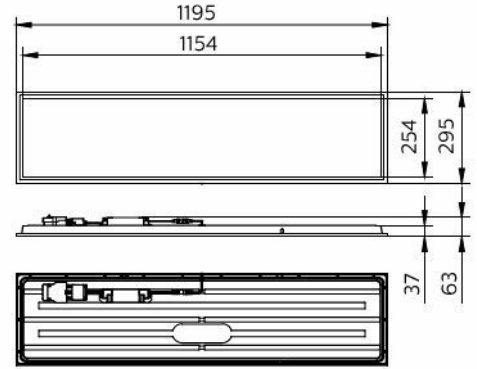

RC132V G6 48S/940 PSU W60L60 OC IP65

RC132V G6 40\_43S/830\_40 WIA 30x120 OC

RC132V G6 36S/840 PSD W60L60 OC

RC132V G6 40\_43S/830\_40 WIA 60x60 OC

RC132VG6\_29\_36\_43/830\_40 PSU 30x120OCWA3

RC132V G6 36S/840 WIA W30L120 OC