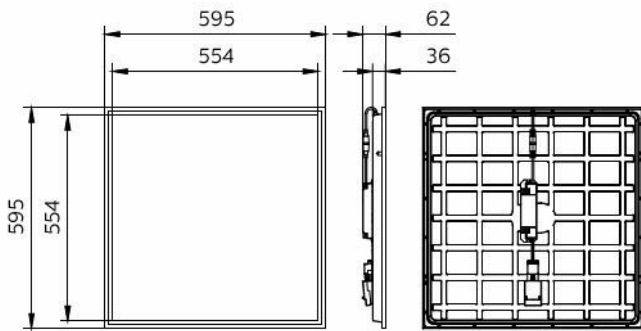

RC132V G6 36S/840 PSD W60L60 OC ELB3

RC133V G6 29\_36\_43S/830\_40 PSD W62L62 OC

RC132V G6 29\_36\_43S/830\_40 PSD W60L60 OC

RC132V G6 36S/840 PSU W30L120 OC

RC132V G6 34S/830 PSU W60L60 OC

RC132V G6 29\_36\_43S/830\_40 PSU W60L60NOC