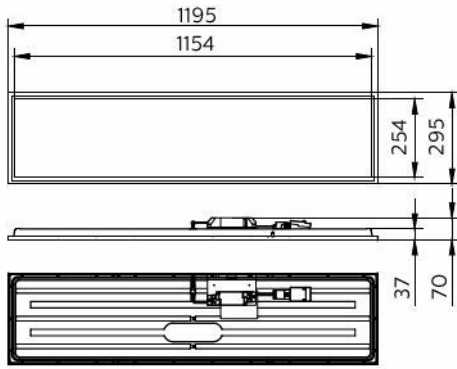

RC132V G6 48S/940 PSU W60L60 OC IP65

RC132V G6 40\_43S/830\_40 WIA 30x120 OC

RC132V G6 36S/840 PSD W60L60 OC

RC132V G6 40\_43S/830\_40 WIA 60x60 OC

RC132VG6\_29\_36\_43/830\_40 PSU 30x120OCWA3

RC132V G6 36S/840 WIA W30L120 OC