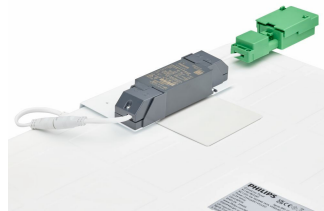

CoreLine connector wago
WA5

CoreLine panel G6 WIA
driver DPP