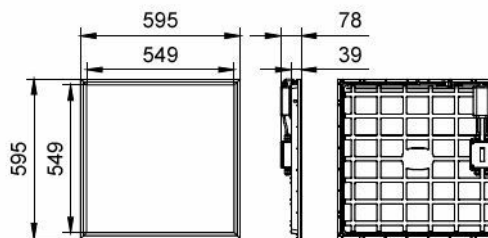

CoreLine panel G6 PSU
W30L120 back side DPP