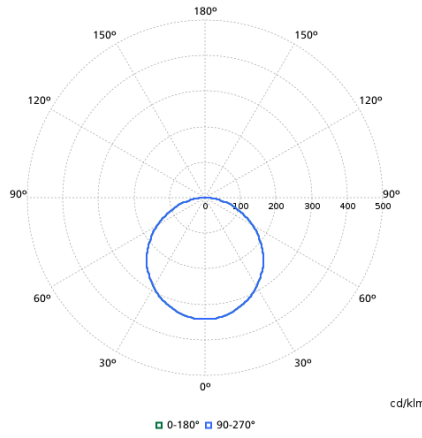

911401800087