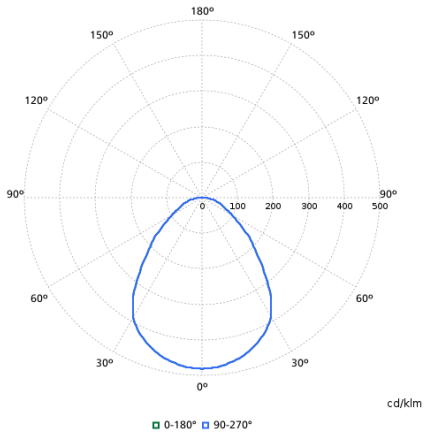

911401890985