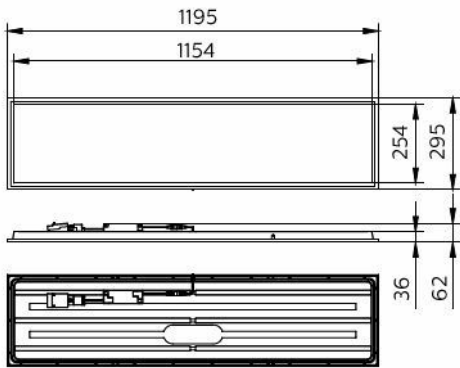

RC132V G6 36S/840 PSU W30L120 NOC