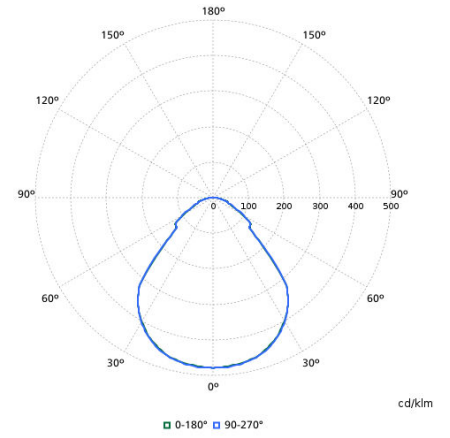

911401800387