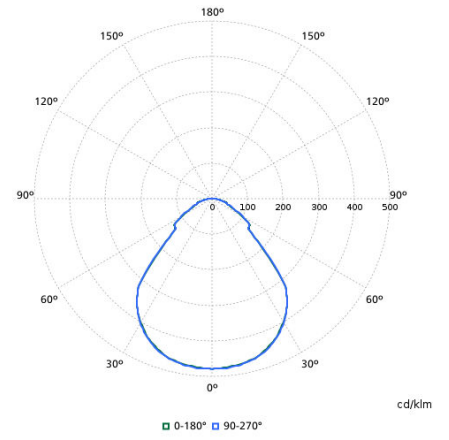

911401891685