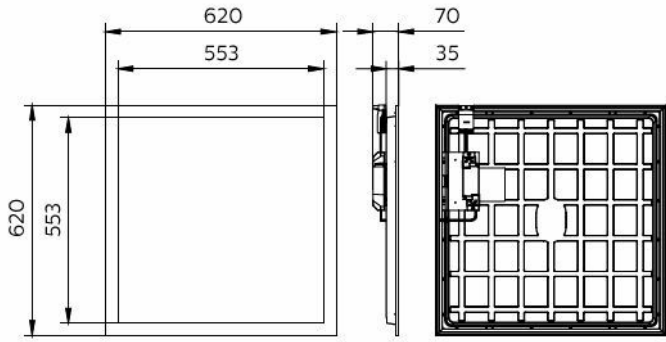

RC133V G6 36S/840 WIA W62L62 OC