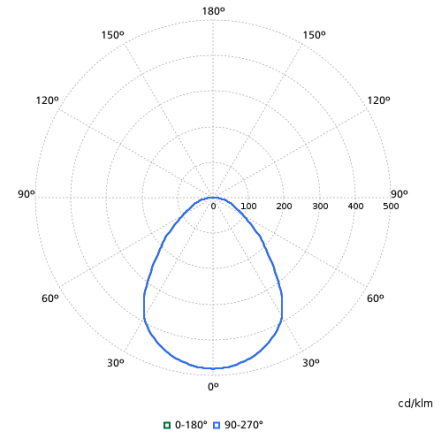

911401801387