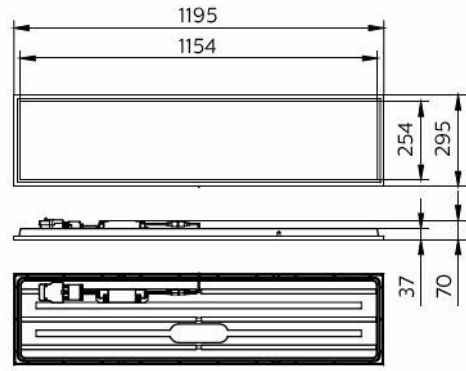

Philips CoreLine panel G6  
All in W60L60

Dimensional drawing

RC132V G6 43S/840 PSU W60L60 NOC BN

RC132V G6 34S/830 PSU W60L60 NOC

RC132V G6 50S/940 PSU W60L60 NOC IP65

RC133V G6 36S/840 PSU W62L62 OC

RC133V G6 29\_36\_43S/830\_40 PSU W62L62 OC