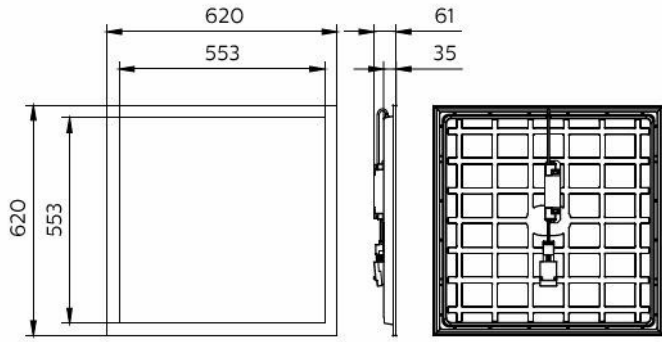

Philips CoreLine panel G6  
All in W60L60

Dimensional drawing

RC132V G6 43S/840 PSU W60L60 NOC BN

RC132V G6 34S/830 PSU W60L60 NOC

RC132V G6 50S/940 PSU W60L60 NOC IP65

RC133V G6 36S/840 PSU W62L62 OC

RC133V G6 29\_36\_43S/830\_40 PSU W62L62 OC