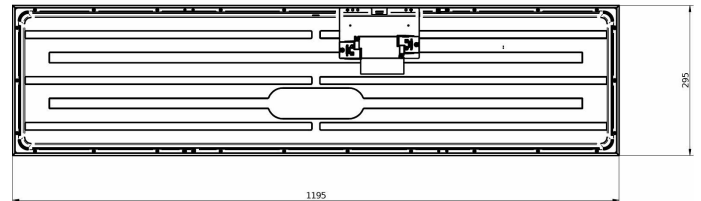

RC132V G6 43S/830_40 WIA W30L120 OCWA3