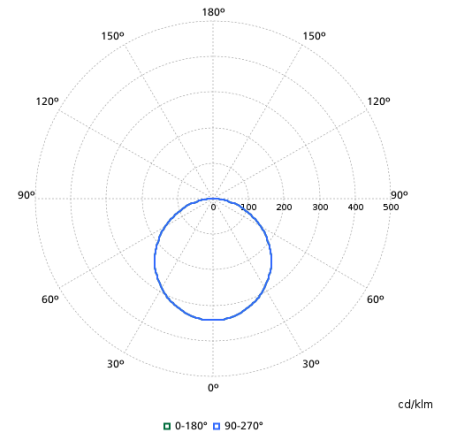

911401890285