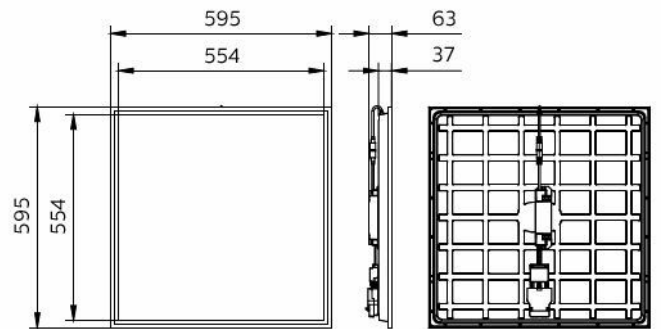

RC132V G6 29_36_43S/830_40 PSD W60L60 OC