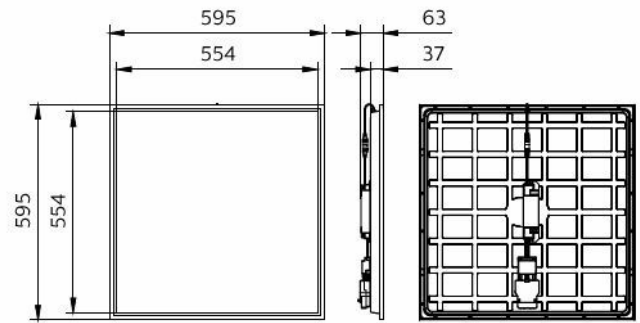

RC132V G6 31_36_43S/940 PSD W60L60 OC