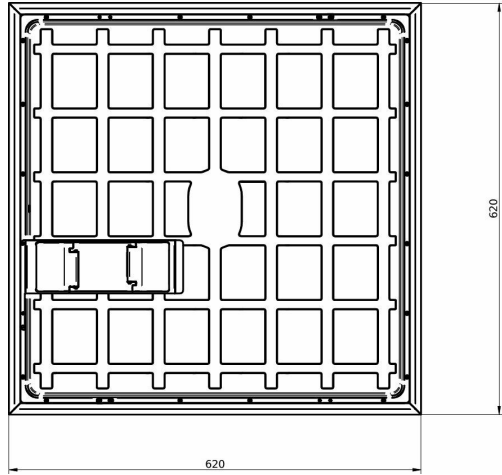

RC133V G6 36S/840 PSED W62L62 OC