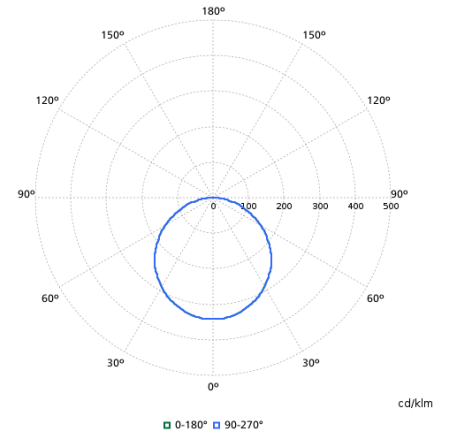

911401890485