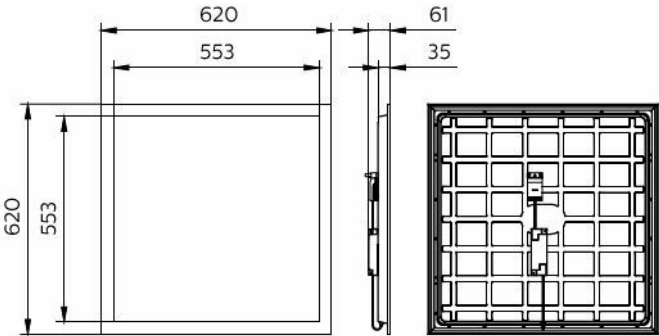

Philips CoreLine panel G6  
All in W60L60

Dimensional drawing

RC132V G6 43S/840 PSU W60L60 NOC BN

RC132V G6 34S/830 PSU W60L60 NOC

RC132V G6 50S/940 PSU W60L60 NOC IP65

RC133V G6 36S/840 PSU W62L62 OC

RC133V G6 29\_36\_43S/830\_40 PSU W62L62 OC