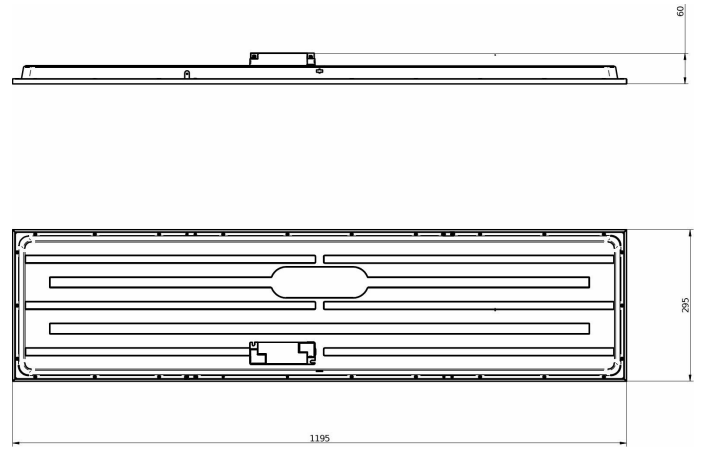

RC132V G6 48S/940 PSU W60L60 OC IP65

RC132V G6 40\_43S/830\_40 WIA 30x120 OC

RC132V G6 36S/840 PSD W60L60 OC

RC132V G6 40\_43S/830\_40 WIA 60x60 OC

RC132VG6\_29\_36\_43/830\_40 PSU 30x120OCWA3

RC132V G6 36S/840 WIA W30L120 OC