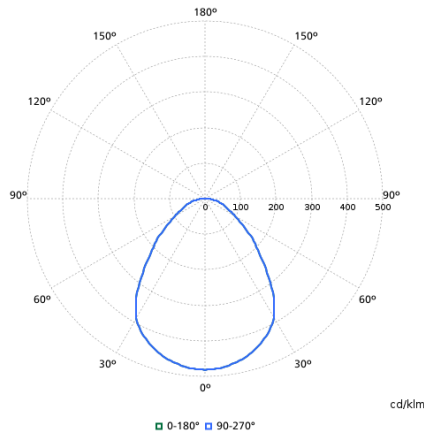

911401818787