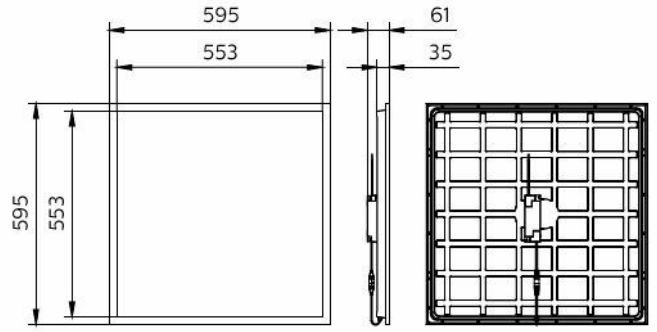

RC132V G6 36S/840 PSU W60L60 OC BN