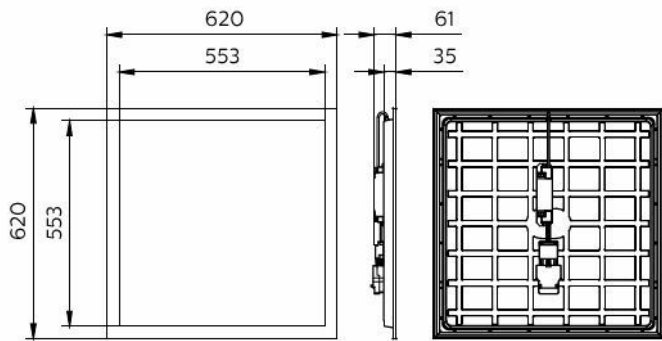

RC132V G6 34S/830 PSU W60L60 OC

RC133V G6 29_36_43S/830_40 PSD W62L62 OC