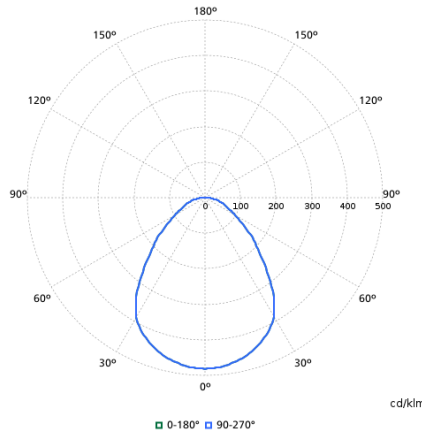

911401807487