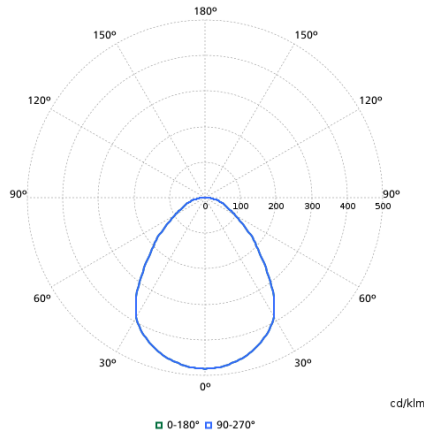

911401890685