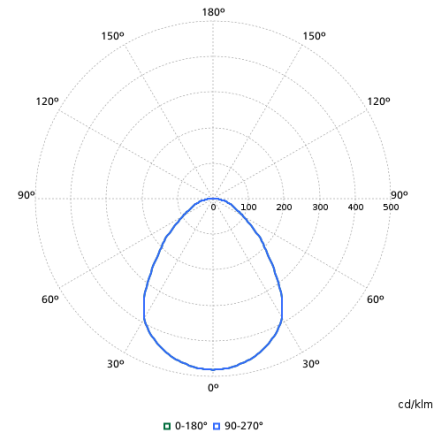

911401802287