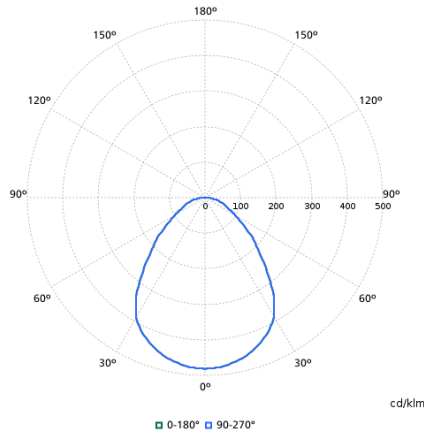

RC132VI - 910505102803