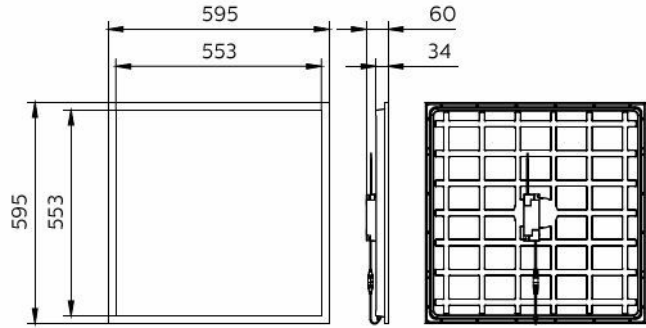

Philips CoreLine panel G6
All in W60L60

Dimensional drawing

RC132V G6 43S/840 PSU W60L60 NOC BN