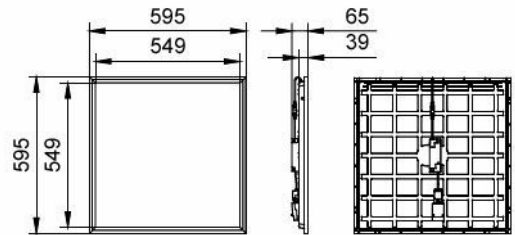

RC132V G6 36S/840 PSU W60L60 NOC IP65_20