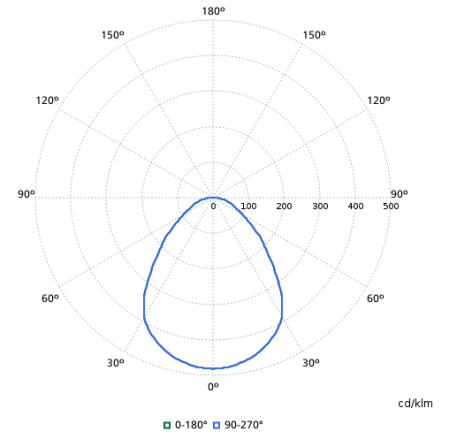

911401802887