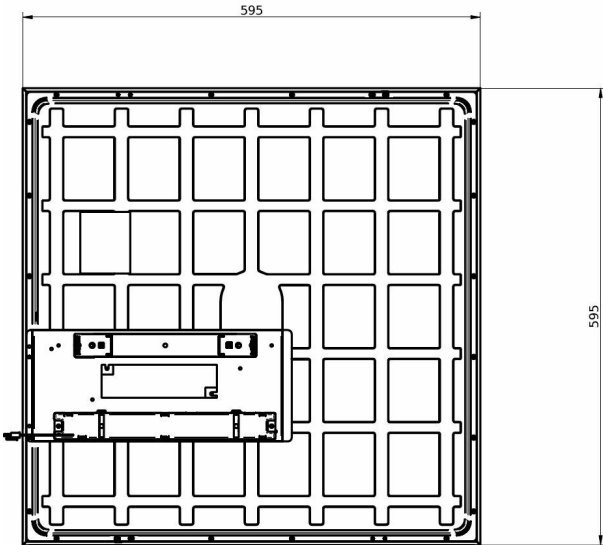

RC132V G6 36S/840 PSU W60L60 OC ELB3