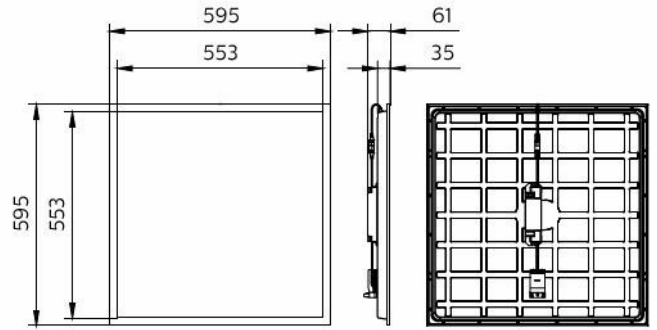

RC132V G6 31_36_43S/840 PSU W60L60OCUKI