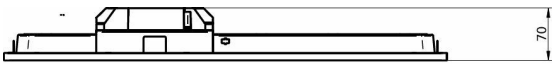

RC132V G6 40/43S/830_840 WIAW60L60OCCE

RC132V G6 43S/830_40 WIA W30L120 OCWA3