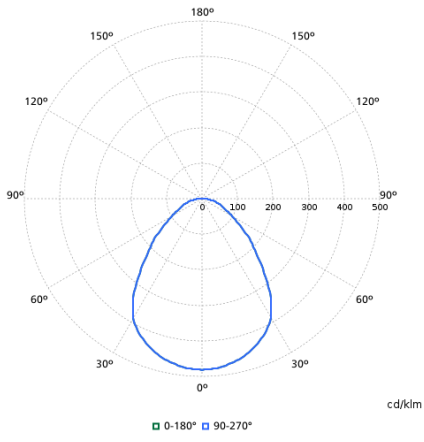

911401891285