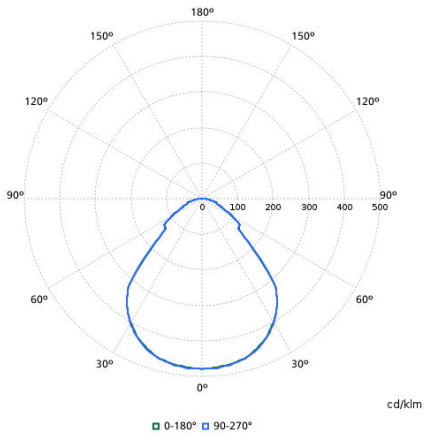

911401818687