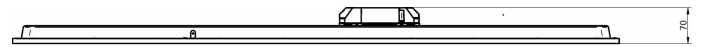

RC132V G6 40/43S/830_840 WIAW60L60OCCE

RC132V G6 43S/830_40 WIA W30L120 OCWA3