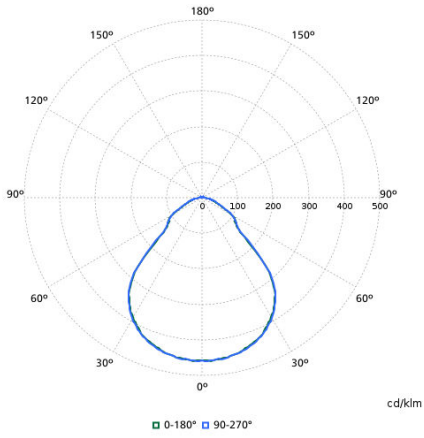

911401891785