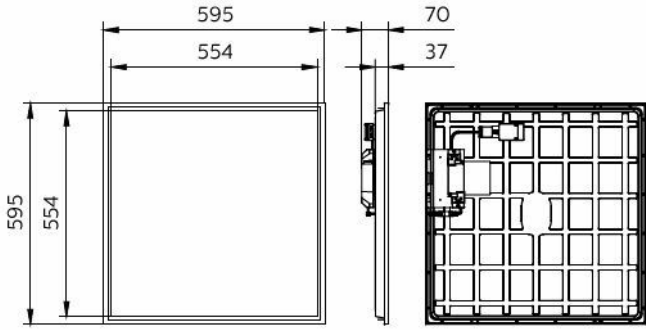

RC132V G6 36S/840 PSD W60L60 OC

RC132V G6 40_43S/830_40 WIA 60x60 OC