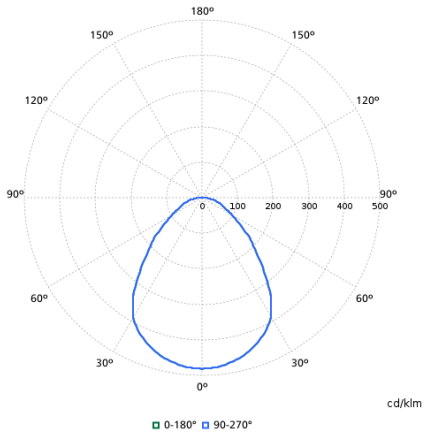

Order Code	Full Product Name	Initial chromaticity
910505102824	RC132V G6 43S/830_40 PSD W60L60 OC WA5	(0.38, 0.38) SDCM ≤3
910505102828	RC132V G6 40/43S/830_840 WIAW60L60OCCE	(0.38, 0.38) SDCM ≤3
910505102829	RC132V G6 43S/830_40 WIA W60L60 OC WA3	(0.38, 0.38) SDCM ≤3
911401801287	RC132V G6 29_36_43S/830_40 PSU W60L60NOC	(0.38, 0.38) SDCM ≤3
911401807387	RC132V G6 40_43S/830_40 WIA 60x60 OC	(0.38, 0.38) SDCM ≤3
911401891185	RC132V G6 29_36_43S/830_40 PSU W60L60 OC	(0.38, 0.38) SDCM ≤3
911401891285	RC132V G6 29_36_43S/830_40 PSD W60L60 OC	(0.38, 0.38) SDCM ≤3

Polar normal diagrams

RC132VI - 910505102804