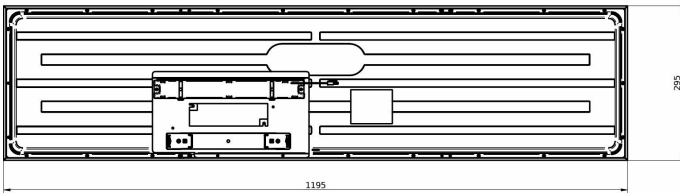

RC132V G6 36S/840 PSU W30L120 OC ELB3