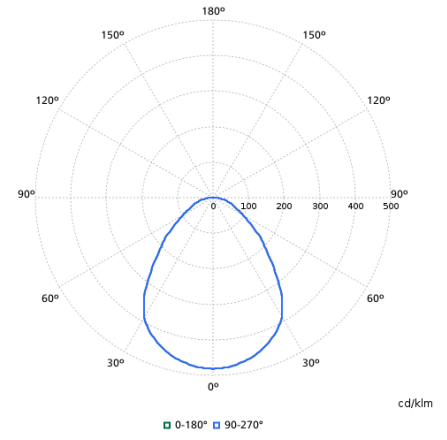

911401801487