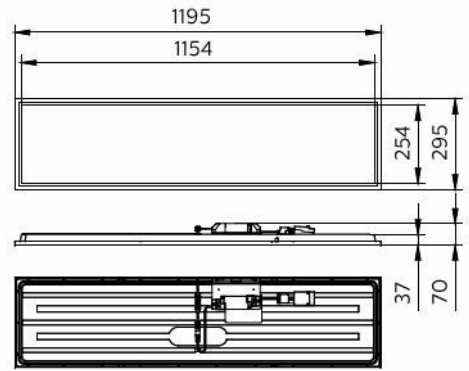

RC132V G6 40_43S/830_40 WIA 30x120 OC