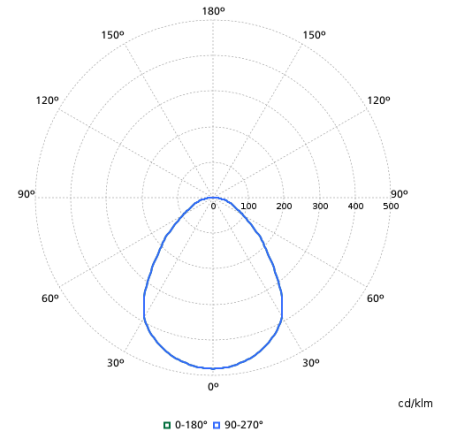

911401890885