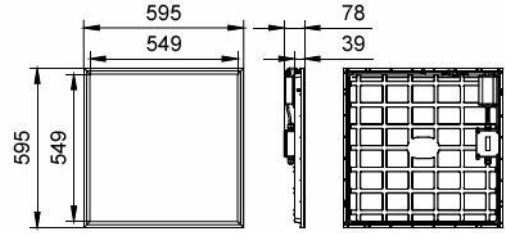

RC132V G6 48S/940 PSU W60L60 OC IP65