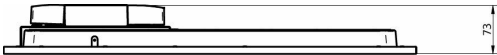

RC133V G6 36S/840 PSED W62L62 OC