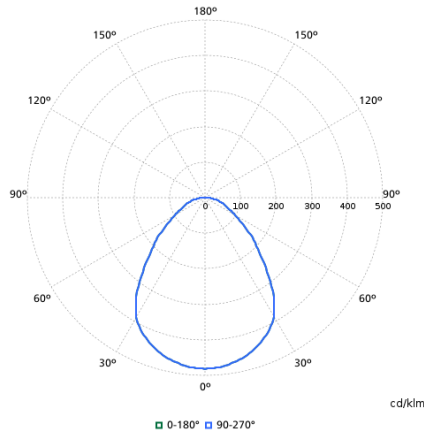

911401890785