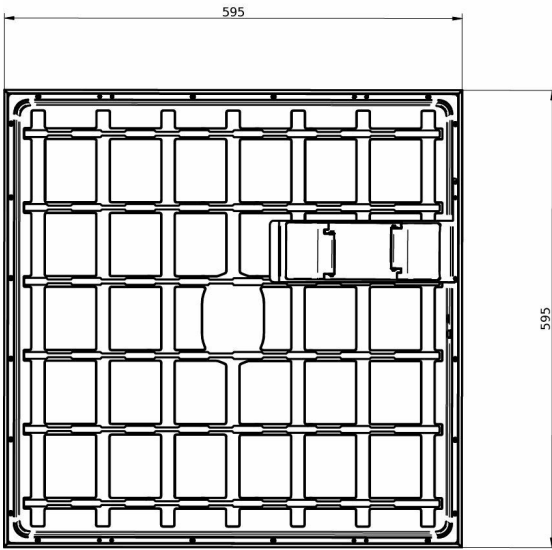

RC132V G6 40S/830 SIA W60L60 OC IA4