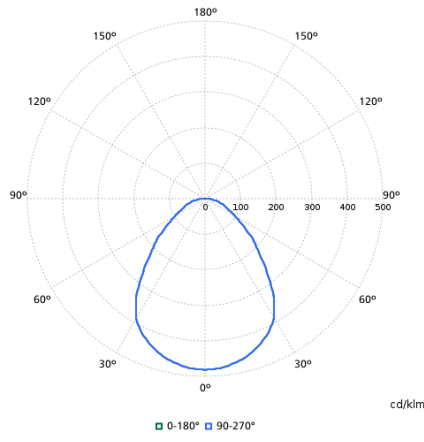

911401891185