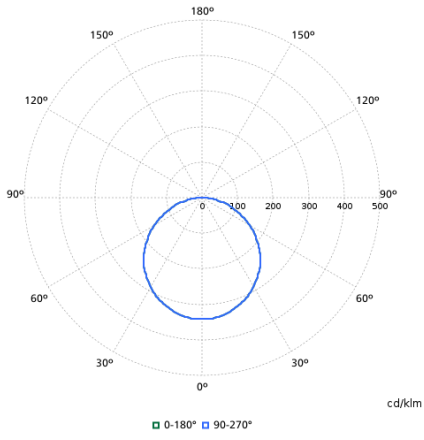

911401890385