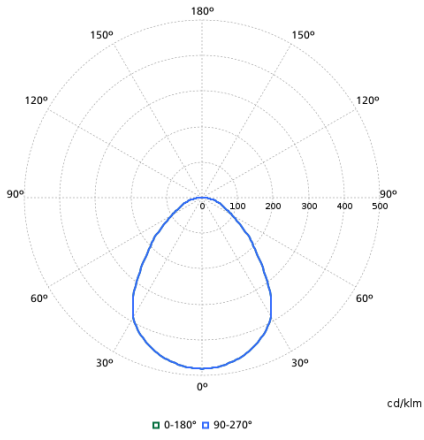

911401802687