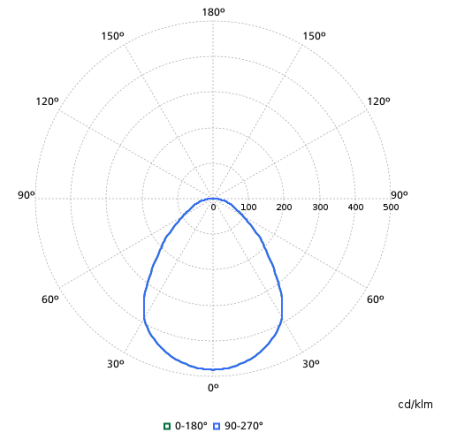

911401807287