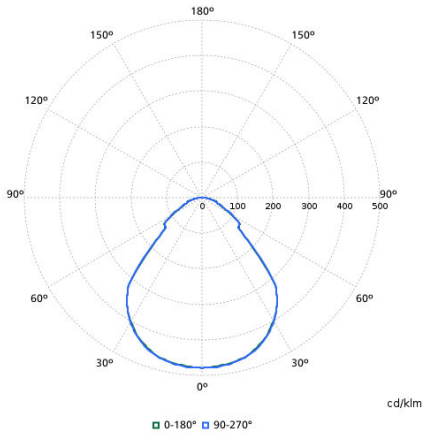

911401807187