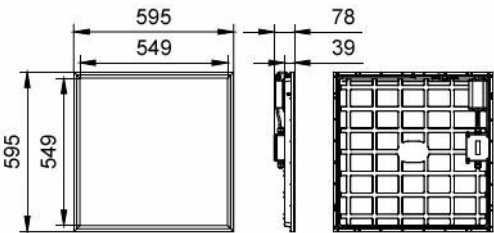

Philips CoreLine panel G6  
All in W60L60

Dimensional drawing

RC132V G6 43S/840 PSU W60L60 NOC BN

RC132V G6 34S/830 PSU W60L60 NOC

RC132V G6 50S/940 PSU W60L60 NOC IP65

RC133V G6 36S/840 PSU W62L62 OC

RC133V G6 29\_36\_43S/830\_40 PSU W62L62 OC